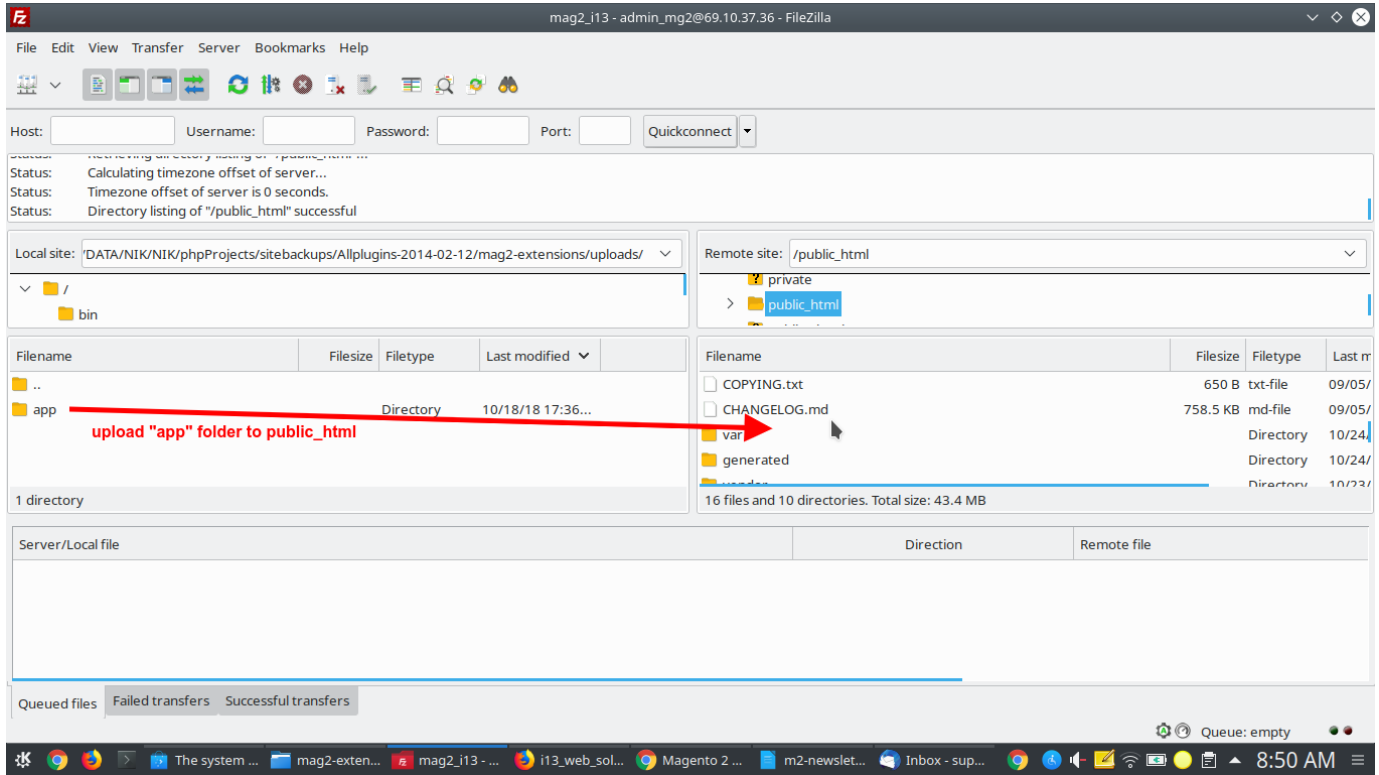

Documentation

Contents

How to install Newsletter Popup Extension in Magento 2 ?.....	2
How to use plugin.....	5
Support.....	8

How to install Newsletter Popup Extension in Magento 2 ?

1. If you wish you can take backup of your store and database
2. Connect to your server ftp and goto **Your Site Root**
3. Extract and upload “app” directory to public_html
4. No enter to this newly created directory. So finally your path will be look like **Your root directory/app/code/I13websolution/ Newsletterpopup**